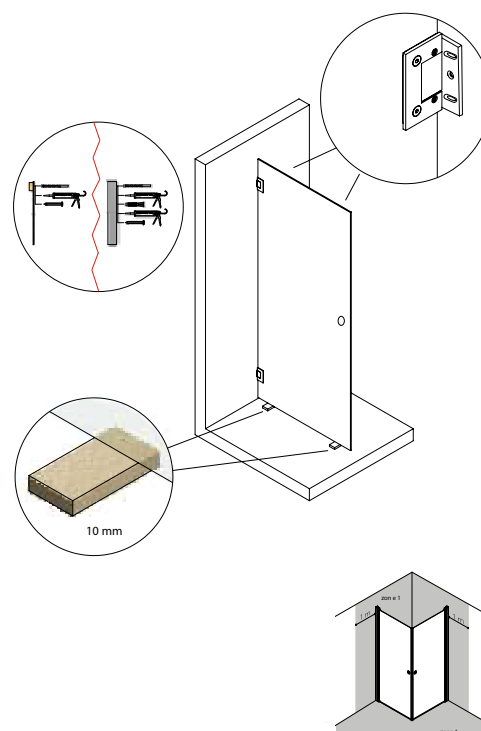

TUOTETIEDOT

Strømberg Bad AS
www.strombergbad.com
01.02.2022

Strømberg shower enclosures | Includes; LUCCA

21 SOLUTIONS

LUCCA

- Manufactured in 8 mm safety glass with EsayClean.
- Standard height is 2000 mm to top of glass. (2035 mm stabilizer bar)
- Hinges in chrome.
- TRAC rails in polished or powder-coated aluminum and strip in plastic.
- Other fittings in powder-coated or stainless steel.
- Magnetic strips (only on some models) in PVC plastic.
- All supplied screws in stainless, acid-proof steel.
- Linings/gaskets in rubber or plastic.
- Handle in chrome-plated brass.